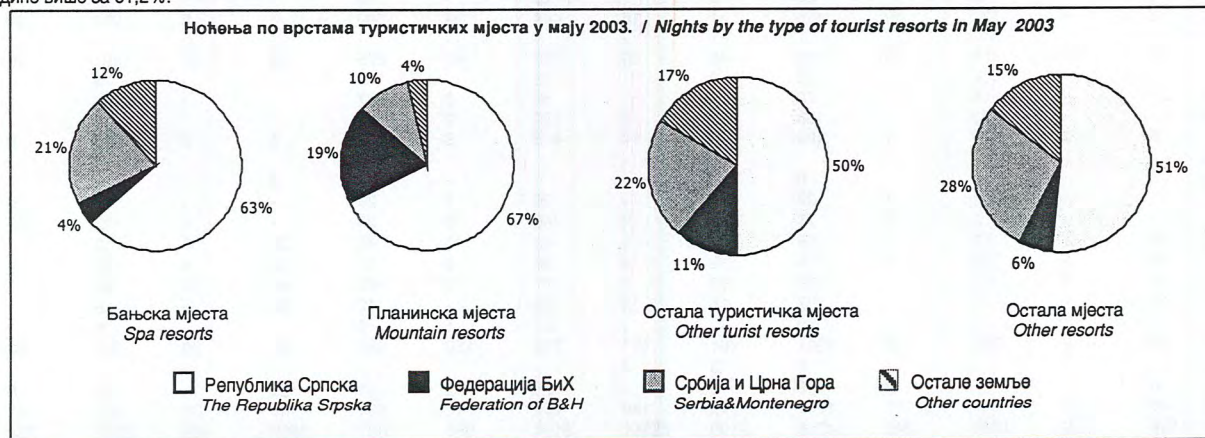

У мају ове године Република Српска је располагала са капацитетом од 2844 соба, односно 5612 лежаја.

Остварено је 16250 долазака, што је у односу на април 2003. године више за 42,6%, и 39397 ноћења, што је у односу на април 2003. године више за 61,2%.

Data in this report were obtained by Monthly report about tourists and nights (TU-11), provided by hotels, restaurants and other units that provide services of guests' accommodation.

The guest's books, conducted by the organizations providing accommodation to tourists, are the main source for writing report.

This report covers a number of tourist arrivals and nights, but not a number of tourists.

A tourist is any person travelling to a place other than that of his/her usual place of residence and spending at least one night in a hotel, restaurant or some other accommodation establishment, and whose main purpose of visit may be one of the following: holiday, business (congresses, fairs and exhibitions, missions of international organizations etc.), health, participation in sports etc.

The guest's country is determined by nationality from passport or some other travel document.

In May 2003, the Republika Srpska disposed with capacity of 2844 rooms, in fact 5612 beds.

It was realized 16250 arrivals, what is higher for 42.6%, compared to the arrivals realized in April 2003 and 39397 nights, what is higher for 61.2%, compared to April 2003.