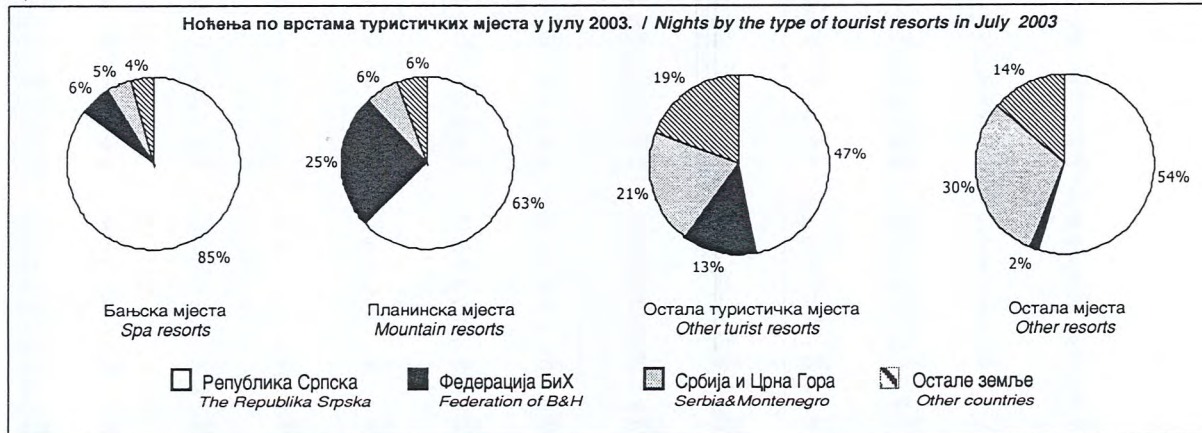

У јулу ове године Република Српска је располагала са капацитетом од 2854 собе, односно 5736 лежаја.

Остварено је 13657 долазака, што је у односу на јун 2003. године мање за 22,9%, и 41884 ноћења, што је у односу на јун 2003. године више за 2,2%.

Data in this report were obtained by Monthly report about tourists and nights (TU-11), provided by hotels, restaurants and other units that provide services of guests' accommodation.

The guest's books, conducted by the organizations providing accommodation to tourists, are the main source for writing report.

This report covers a number of tourist arrivals and nights, but not a number of tourists.

A tourist is any person travelling to a place other than that of his/her usual place of residence and spending at least one night in a hotel, restaurant or some other accommodation establishment, and whose main purpose of visit may be one of the following: holiday, business (congresses, fairs and expositions, missions of international organizations etc.), health, participation in sports etc.

The guest's country is determined by nationality from passport or some other travel document.

In July 2003, the Republika Srpska disposed with capacity of 2854 rooms, in fact 5736 beds.

It was realized 13657 arrivals, what is lower for 22.9%, compared to the arrivals realized in June 2003 and 41884 nights, what is higher for 2.2%, compared to June 2003.

Саопштење саставио: Радосав Малешевић / Prepared by: Radosav Malašević

Издаје и штампа: Републички завод за статистику Бања Лука, Вељка Млађеновића бб

Published and printed by: The Republika Srpska Institute of Statistics, Banja Luka, Veljka Mladenovića bb

Одговара: Славко Шобот, директор / For publisher: Slavko Šobot, director

Тираж: 70 примјерака / Circulation: 70 copies Периодика излажења: мјесечно / Periodicity: monthly