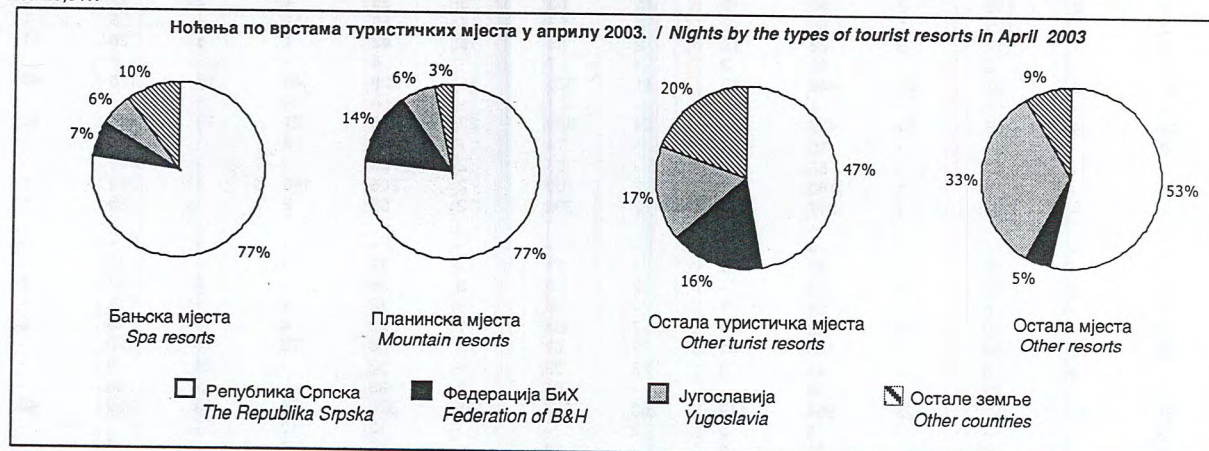

У априлу ове године Република Српска је располагала са капацитетом од 2796 соба, односно 5500 лежаја.

Остварено је 11397 долазака, што је у односу на март 2003. године мање за 11,4%, и 24434 ноћења, што је у односу на март 2003. године мање за 20,9%.

Data in this report were obtained by Monthly report about tourists and nights (TU-11), provided by hotels, restaurants and other units that provide services of guests' accommodation.

The guest's books, conducted by the organizations providing accommodation to tourists, are the main source for writing report.

This report covers a number of tourist arrivals and nights, but not a number of tourists.

A tourist is any person travelling to a place other than that of his/her usual place of residence and spending at least one night in a hotel, restaurant or some other accommodation establishment, and whose main purpose of visit may be one of the following: holiday, business (congresses, fairs and expositions, missions of international organizations etc.), health, participation in sports etc.

The guest's country is determined by nationality from passport or some other travel document.

In April 2003, the Republika Srpska disposed with capacity of 2796 rooms, in fact 5500 beds.

It was realized 11397 arrivals, what is lower for 11.4%, compared to the arrivals realized in March 2003 and 24434 nights, what is lower for 20.9%, compared to March 2003.

Саопштење саставио: Радосав Малешевић / Prepared by: Radosav Malešević

Издаје и штампа: Републички завод за статистику Бања Лука, Вељка Млађеновића бб

Published and printed by: The Republika Srpska Institute of Statistics, Banja Luka, Veljka Mladenovića bb

Одговара: Славко Шобот, директор / For publisher: Slavko Šobot, director

Тираж: 60 примјерака / Circulation: 60 copies Периодика излажења: мјесечно / Periodicity: monthly