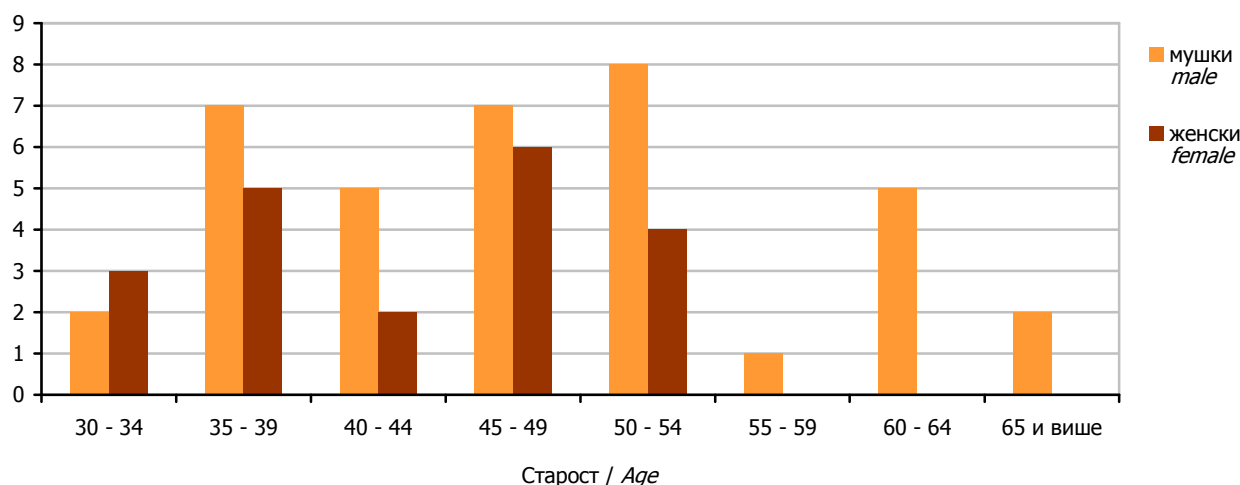

Графикон 3. Доктори наука према полу и старости у 2008. години
Graph 3. Doctors of science by sex and age in 2008